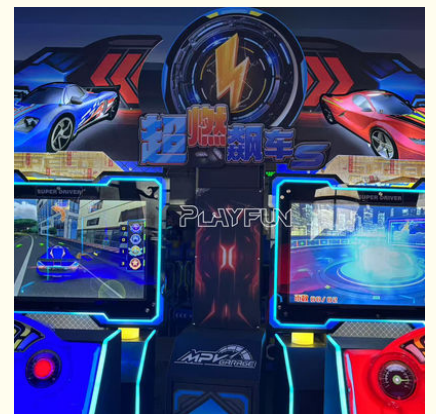

## Dynamic Motion Seat Racer Coin Operated Initial D Moto Gp Mari-O Kart Crusin Blaster Simulator Arcade Car Racing Game Machine

Our Product Introduction

for more products please visit us on [coingamesmachines.com](http://coingamesmachines.com)

### Product Specification

- Type: Racing Game
- Age: >6 Years
- Is\_customized: Yes
- Plug Type: UK Plug
- Language: English, Chinese, Customized
- Material: Iron+acrylic+wooden
- Power Source: 110/220v
- Warranty: 1 Year
- Number Of Players: 2
- Application: Indoor, Entertainment, Amusement, Amusement Game Center, Amusement Park, Shopping Mall
- Name: Mario Kart 2
- Voltage: 110V/220V
- Usage: FOR FEC
- Size: 1050\*1550\*1000

## PRODUCT DETAILS

Gaming Center Dynamic Motion Seat Racer Coin Operated Indoor Initial D Moto Gp Mari-O Kart Crusin Blaster Simulator Moto Arcade Car Racing Game Machine

5 race cars to choose from  
5 maps available  
The number of laps can be set in the backend  
Each lap takes about 2 minutes to complete

The product is mainly applied in game center, shopping mall, amusement park, Cinema, Tourism place etc.

**PLAYFUN** Product Parameters

Product Name	car drive racer machine	Style	arcade car driving game machines
Brand	PLAYFUN	Colour	customizie ok
Texture	FEC GAME MACHINE .	Place of Product	Guangdong Province,China
Fabric	game machine for beach	Modes of packing	Packed with wooden
Size	910*1630*2030MM	After sale service	life-time service