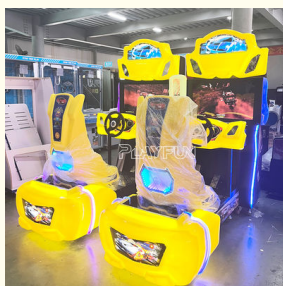

High Quality Two Player Amusement Park Product 32 Lcd Stimulate Arcade Racing Car Drive Simulator Driving Machine for Sale

Our Product Introduction

for more products please visit us on coingamesmachines.com

Basic Information

- Place of Origin: China
- Brand Name: Playfun
- Model Number: PLY-292
- Price: CN¥19,010.04/pieces 1-9 pieces

Product Specification

- Inflatable: NO
- Occasion: Indoor Commercial Amusement Park
- Material: Other
- Type: Indoor
- Allowable Passenger: <5
- Product Name: Arcade Racing Game
- Voltage: 220V 50Hz / 60Hz
- Player: 2 Players
- Screen: 32 Lcd
- Size: 190*210*239cm
- Warranty: 12 Months
- Quality: Hight Quality
- Color: Picture
- Usage: Shopping Mall
- MOQ: 1pcs

More Images

Products Description

High Quality Two Player Amusement Park Product 32 Lcd Stimulate Arcade Racing Car Drive Simulator Driving Machine for Sale

PLAYFUN

PRODUCT PARAMETERS

Playfun Games Co.,LTD

PLAYFUN

Product Name	Arcade racing game
Display	32 Lcd
Size	190*210*239cm
Voltage	AC110V-220V-50Hz
Material	Metal+acrylic+plastic+wood
Suitable for	Amusement Game Center
Language	English -China-other
MOQ	1
Warranty	12 Months/Lifetime Maintenance