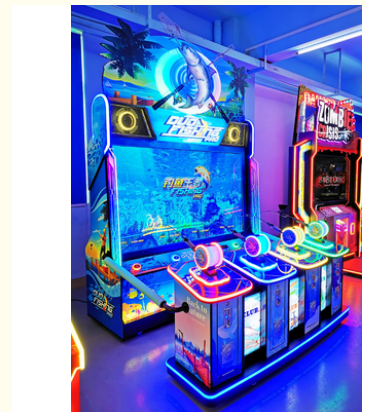

71 Inch Big Screen Duo Lottery Game Machine Fishing Redemption Game Machine

Our Product Introduction

Basic Information

- Place of Origin: China
- Brand Name: Playfun

Product Specification

- Highlight: Big Screen Lottery Game Machine,
71 Inch Lottery Game Machine,
71 Inch Redemption Game Machine

for more products please visit us on coingamesmachines.com

Product Description

Product name	duo fishing pro redemption lottery game
Size	1990*1780*2710
Player	4
Weight	350kg

HOW TO PLAY:

- 1.Insert coins, press the start button and choose CLU roles, the game begins.
2. Press the button to cast the fishing line.
- 3.When a fish bites the hook, reel the fish in to get score.
4. After game,The higher score you get, the more tickets you will win.