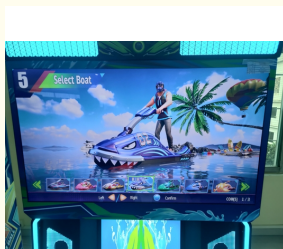

Unleash Your Inner Biker with Our Car Simulator Machine for 2 Players

Basic Information

Product Specification

- Highlight: Amusement Park Car Simulator Machine, 2 Players Car Simulator Machine

More Images

Our Product Introduction

for more products please visit us on coingamesmachines.com

Product Description

How to play

1. Sit on the bike, insert coins to start game.
2. Take photo, hold handle, select character, press button, riding bike.
3. Easy play, 2 players design, try your luck to get tickets!

Product name	2 players link connect take photo camera bike man
Size	1940*800*2500
Weight	350KG
Player	2
Packing size	950*D1750*H2250MM

PLAYFUN Playfun games Co.,Ltd

coingamesmachines.com

301, Building 1, 55 Zhushan Industrial Road, Dalong Street, Guangzhou, Guangdong, China