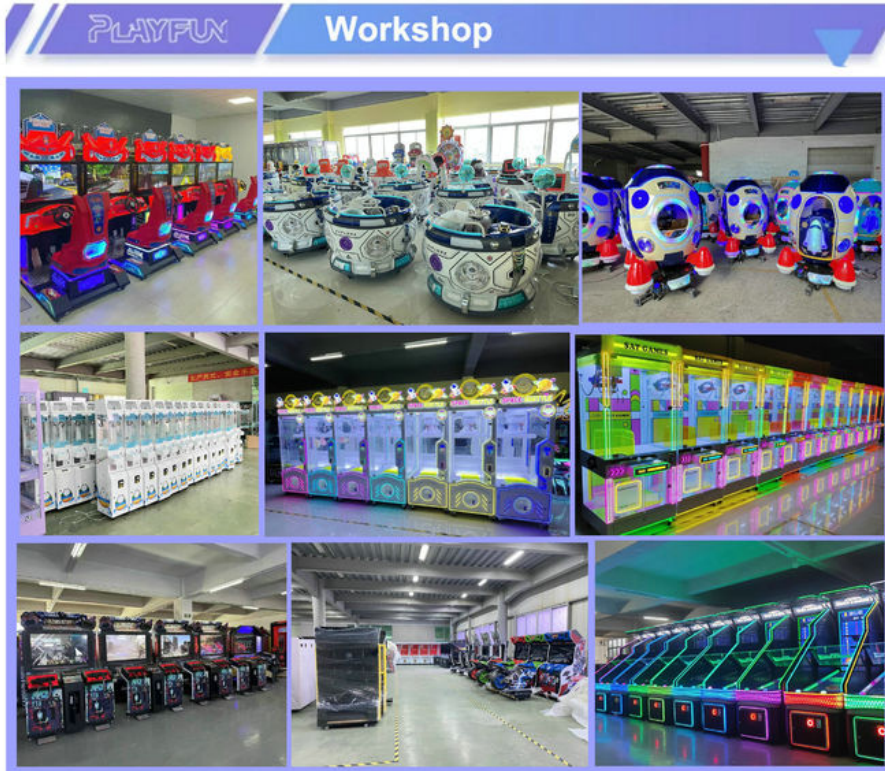

We promise :

- ●Standard way to produce and install the machines even with one screw
- ●Quality test before pack and make sure quality safe and good
- ●Give good suggestion of high income games to help clients invest small and win big
- ●Delivery in time with delay
- ●Life time technical guide service
- ●24 hours online and answer at first time